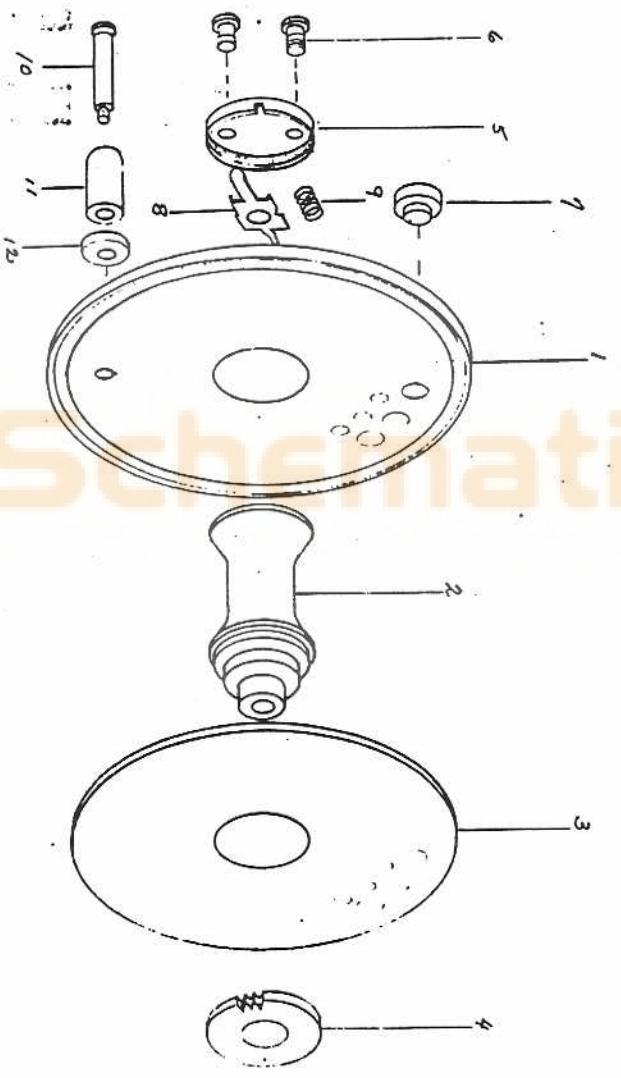

17-55

NUMBER OF PART	QUANTITY
1 875 SPOOL SIDE	1
2 841 HUB	1
3 219-A SPOOL SIDE	1
4 743 RATCHET GEAR	1
5 251 SPOOL CAP	1
6 ITEM 12 ON SHT 1	1
7 NOT USED	1
8 252 SPOOL LOCK	1
9 253 COMPRESSION SPRING	1
10 250 ROLLER PIN	1
11 163 GRANK KNOB (WHITE)	1
12 162 GRANK RUDDER JACKET	1
13	
14	